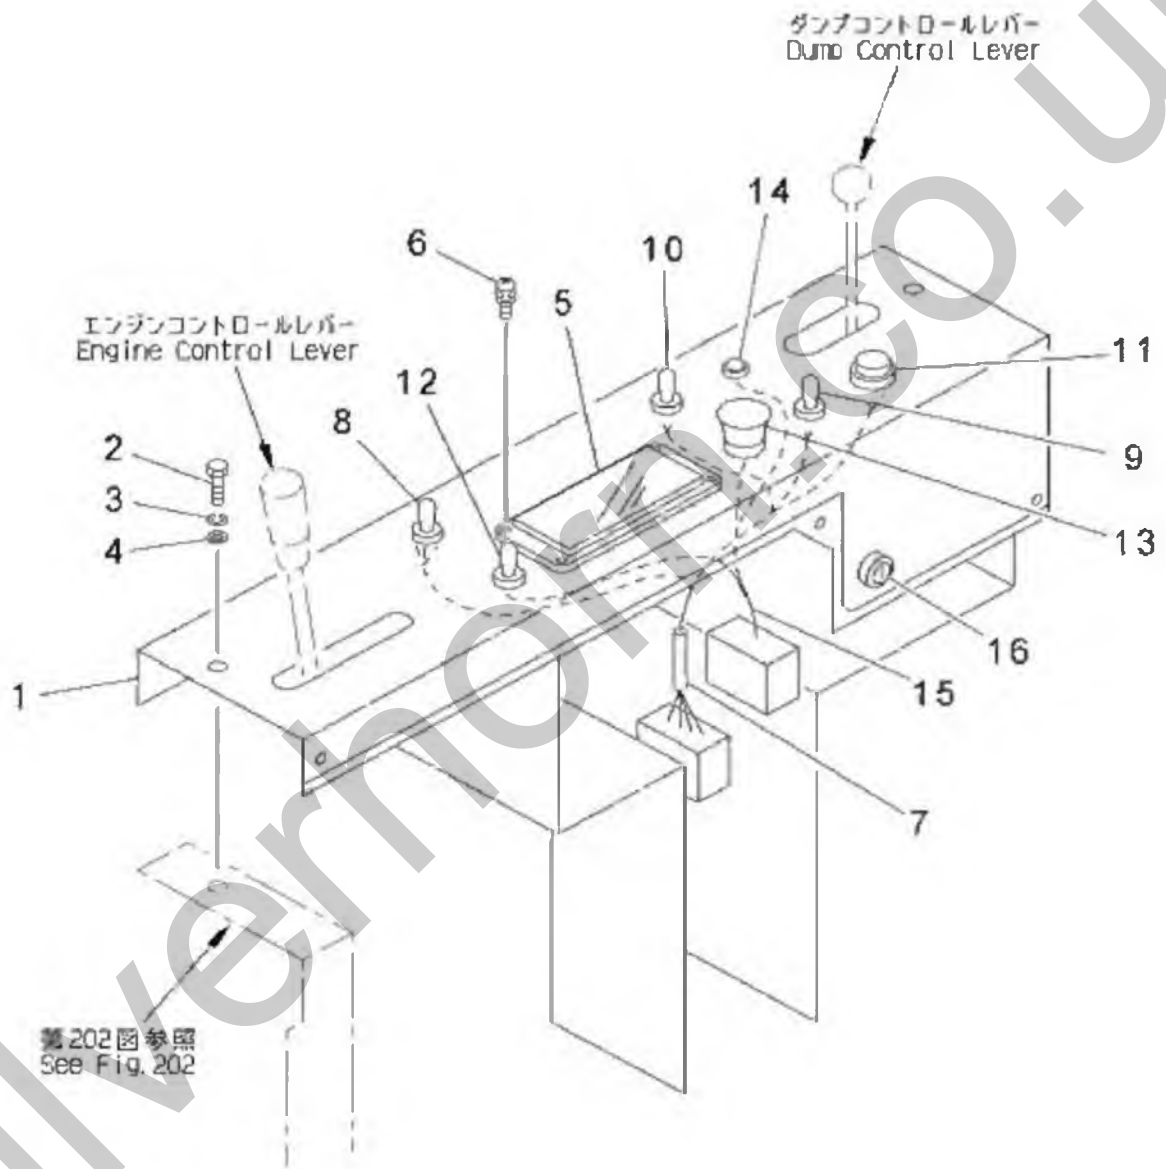

FIG. 611DUMP BODY TURNING FRAME RELATED PARTS  
(APPLICABLE TO MST-300VDR)

PV92768

FIG. 615 DUMP BODY RELATED PARTS (APPLICABLE TO MST-300VDR)

PV92769

FIG. 701 ELECTRICAL SYSTEM (CONSOLE BOX)

PV92770

FIG. 705 ELECTRICAL SYSTEM (CONSOLE WIRING, BUZZER AND RELAY)