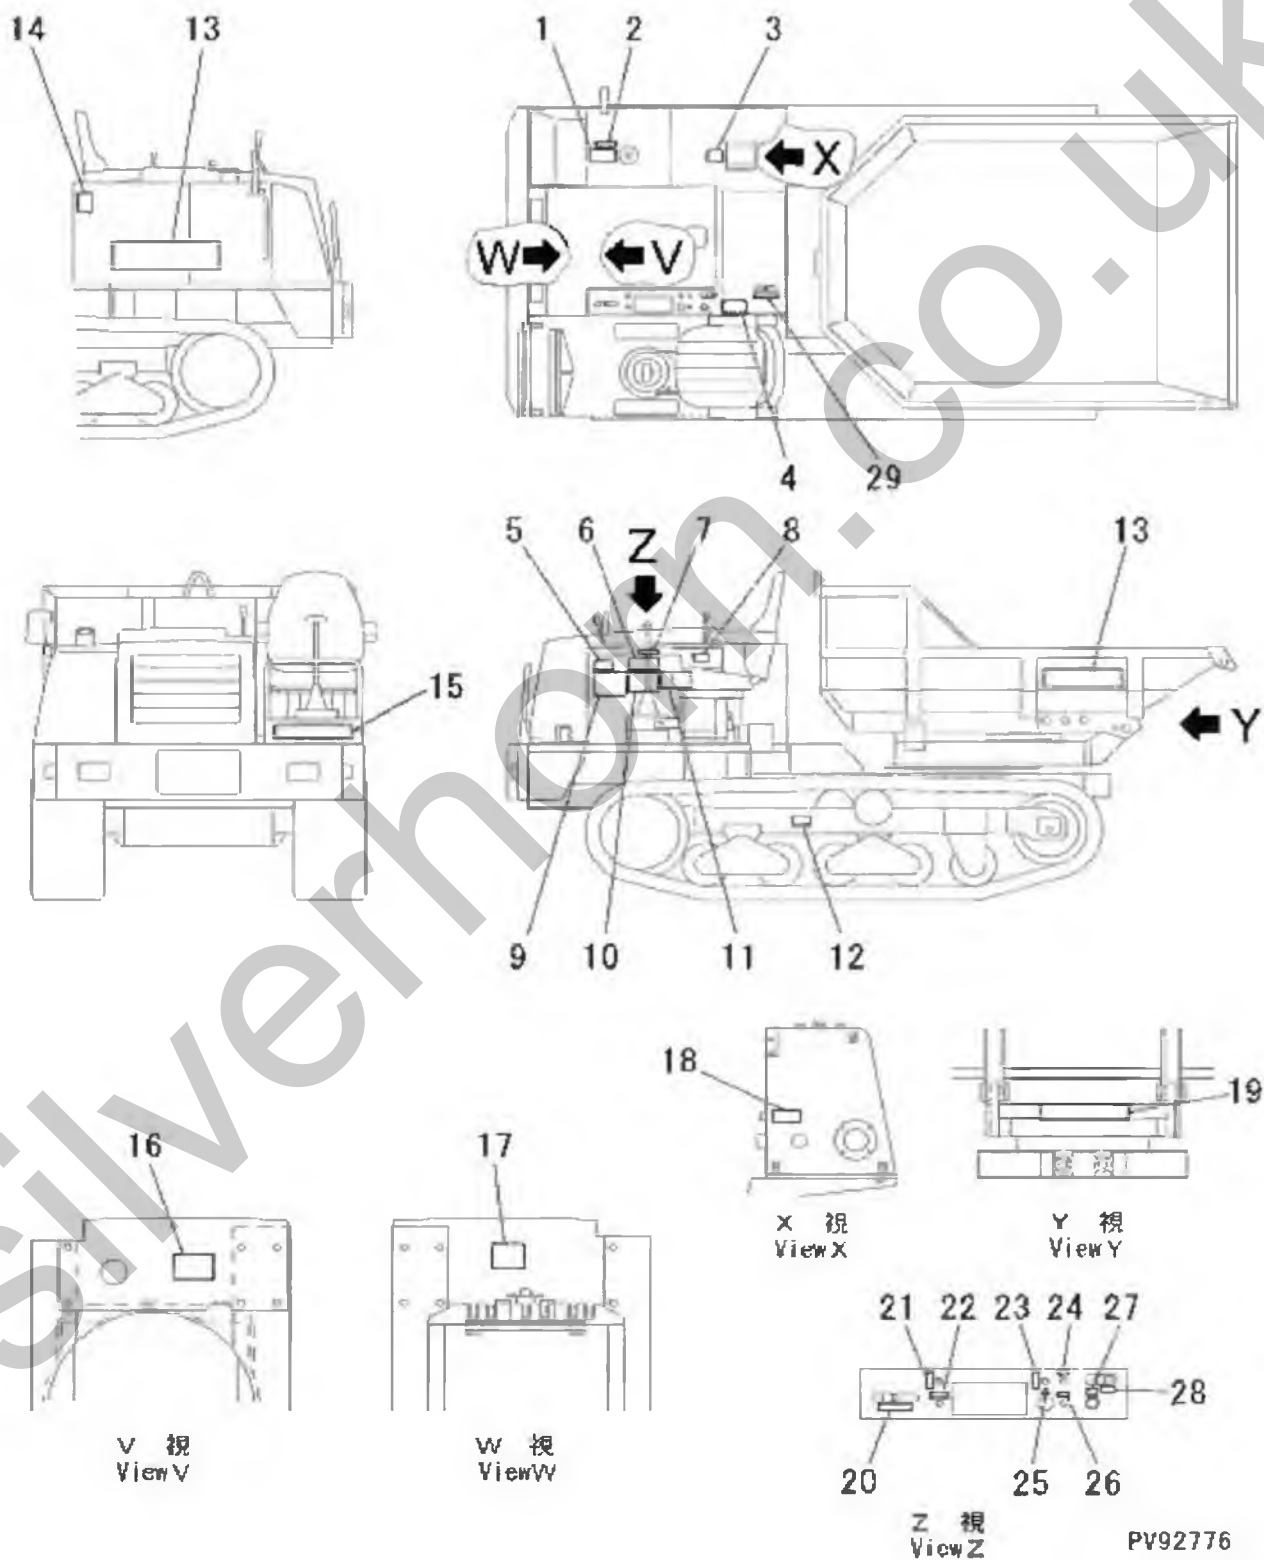

FIG. 812 MARKS AND PLATES (ENGLISH) (APPLICABLE TO MST-300VDR)

FIG. 812

INDEX	PART NO.	DESCRIPTION	Q'TY	SERIAL NO.
1	1-41010-1280	CAUTION PLATE, DIESEL FUEL	1	3401~
2	1-12020-1310	CAUTION PLATE, FUEL	1	3401~
3	1-41010-1250	CAUTION PLATE, HYDRAULIC OIL	1	3401~
4	1-41010-1230	CAUTION PLATE, WARM-UP	1	3401~
5	1-57020-3520	NAME PLATE, SPECIFICATION	1	3401~
6	1-12020-1210	CAUTION PLATE, PERIODICAL REPLACEMENT PARTS	1	3401~
7	1-57010-1540	OPERATING PLATE, TRAVEL LEVER	1	3401~
8	1-57020-3510	NAME PLATE, SERIAL NO.	1	3401~
9	1-41010-1290	CAUTION PLATE, DOWNHILL TRAVELING	1	3401~
10	1-41010-1330	CAUTION PLATE, OPERATING AND MAINTENANCE	1	3401~
11	1-41010-1320	CAUTION PLATE, STARTING AND TRAVELING	1	3401~
12	1-41010-1270	CAUTION PLATE, TRACK ADJUSTING VALVE	2	3401~
13	1-57020-3130	MARK PLATE, MST-300VD	2	3401~
14	1-41010-1240	CAUTION PLATE, RUBBER CRAWLER	1	3401~
15	0-7110-00000	MARK PLATE, MOROOKA	1	3401~
16	1-41010-1260	CAUTION PLATE, FAN AND PULLEY	1	3401~
17	1-41010-1300	CAUTION PLATE, RADIATOR	1	3401~
18	1-41010-1220	CAUTION PLATE, MUFFLER	1	3401~
19	0-7130-12500	MARK PLATE, 2500KG	1	3401~
20	1-30020-2240	OPERATING PLATE, ENGINE THROTTLE	1	3401~
	1-57010-3000	NAME PLATE SET		3401~
21	1-57010-3110	• OPERATING PLATE, TURN SIGNAL	1	3401~
22	1-57010-3120	• OPERATING PLATE, H-L SPEED	1	3401~
23	1-57010-3130	• OPERATING PLATE, HEAD LIGHT SWITCH	1	3401~
24	1-57010-3140	• MARK PLATE, ENGINE PRE-HEAT	1	3401~
25	1-57010-3150	• MARK PLATE, PARKING BRAKE	1	3401~
26	1-57010-3160	• OPERATING PLATE, LIGHT SWITCH	1	3401~
27	1-57010-3170	• MARK PLATE, HORN SWITCH	1	3401~
28	0-7200-10000	OPERATING PLATE, DUMP LEVER	1	3401~
29	1-57010-3220	OPERATING PLATE, DUMP BODY TURN LEVER	1	3401~