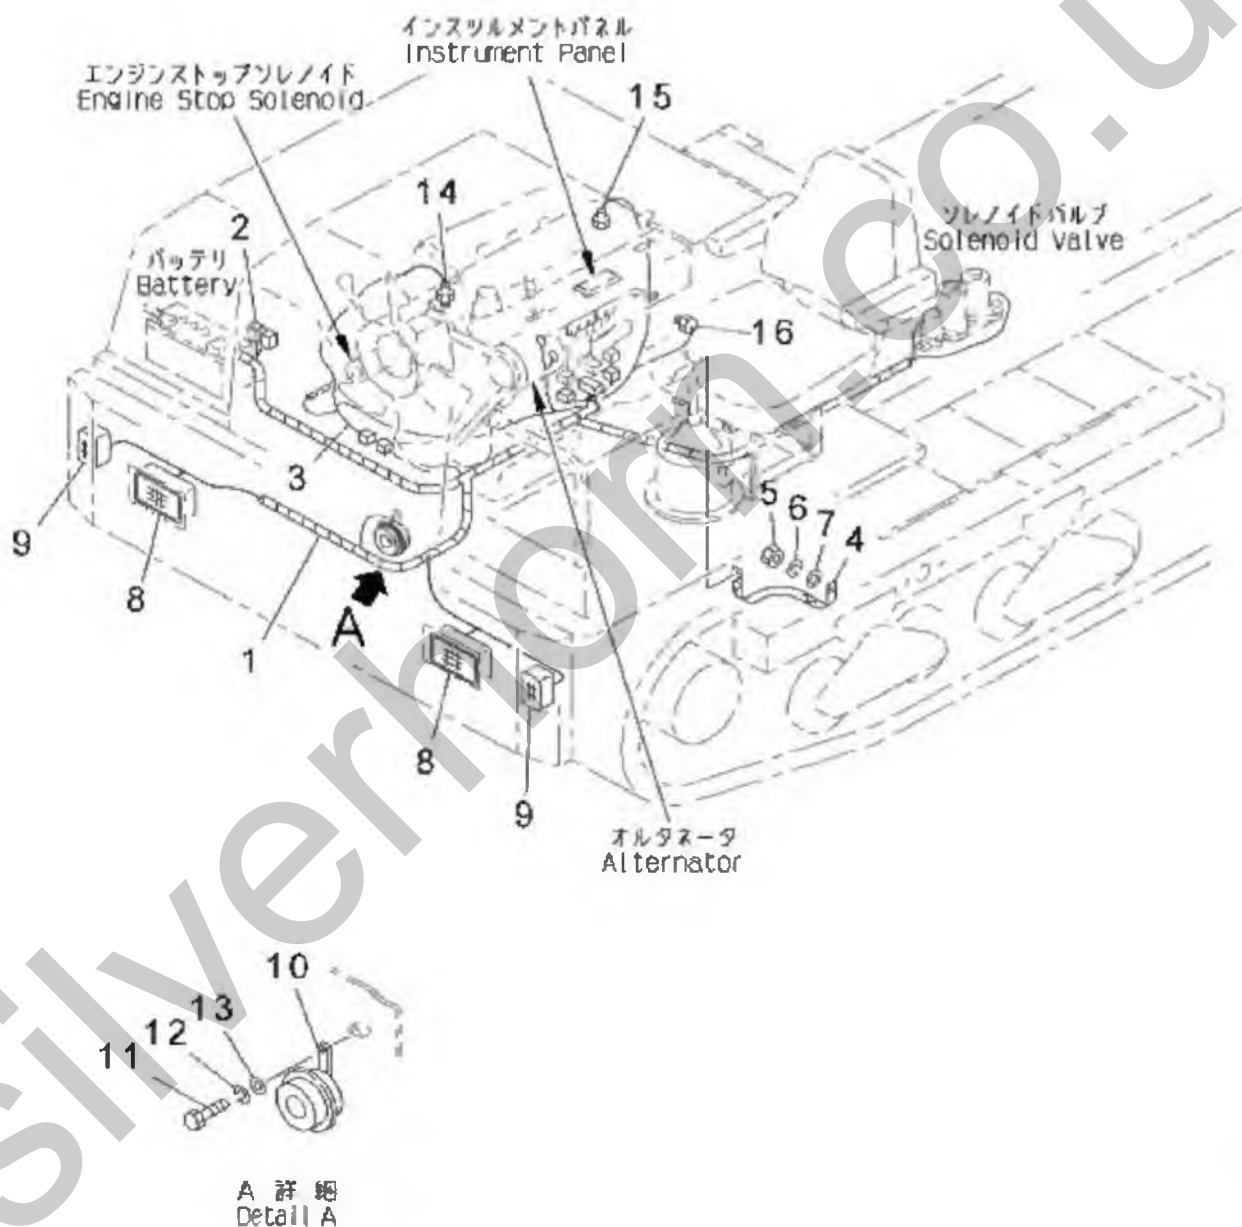

FIG. 711 ELECTRICAL SYSTEM (CHASSIS WIRING AND LAMPS)
(SERIAL NO.3401-3593)

PV92772