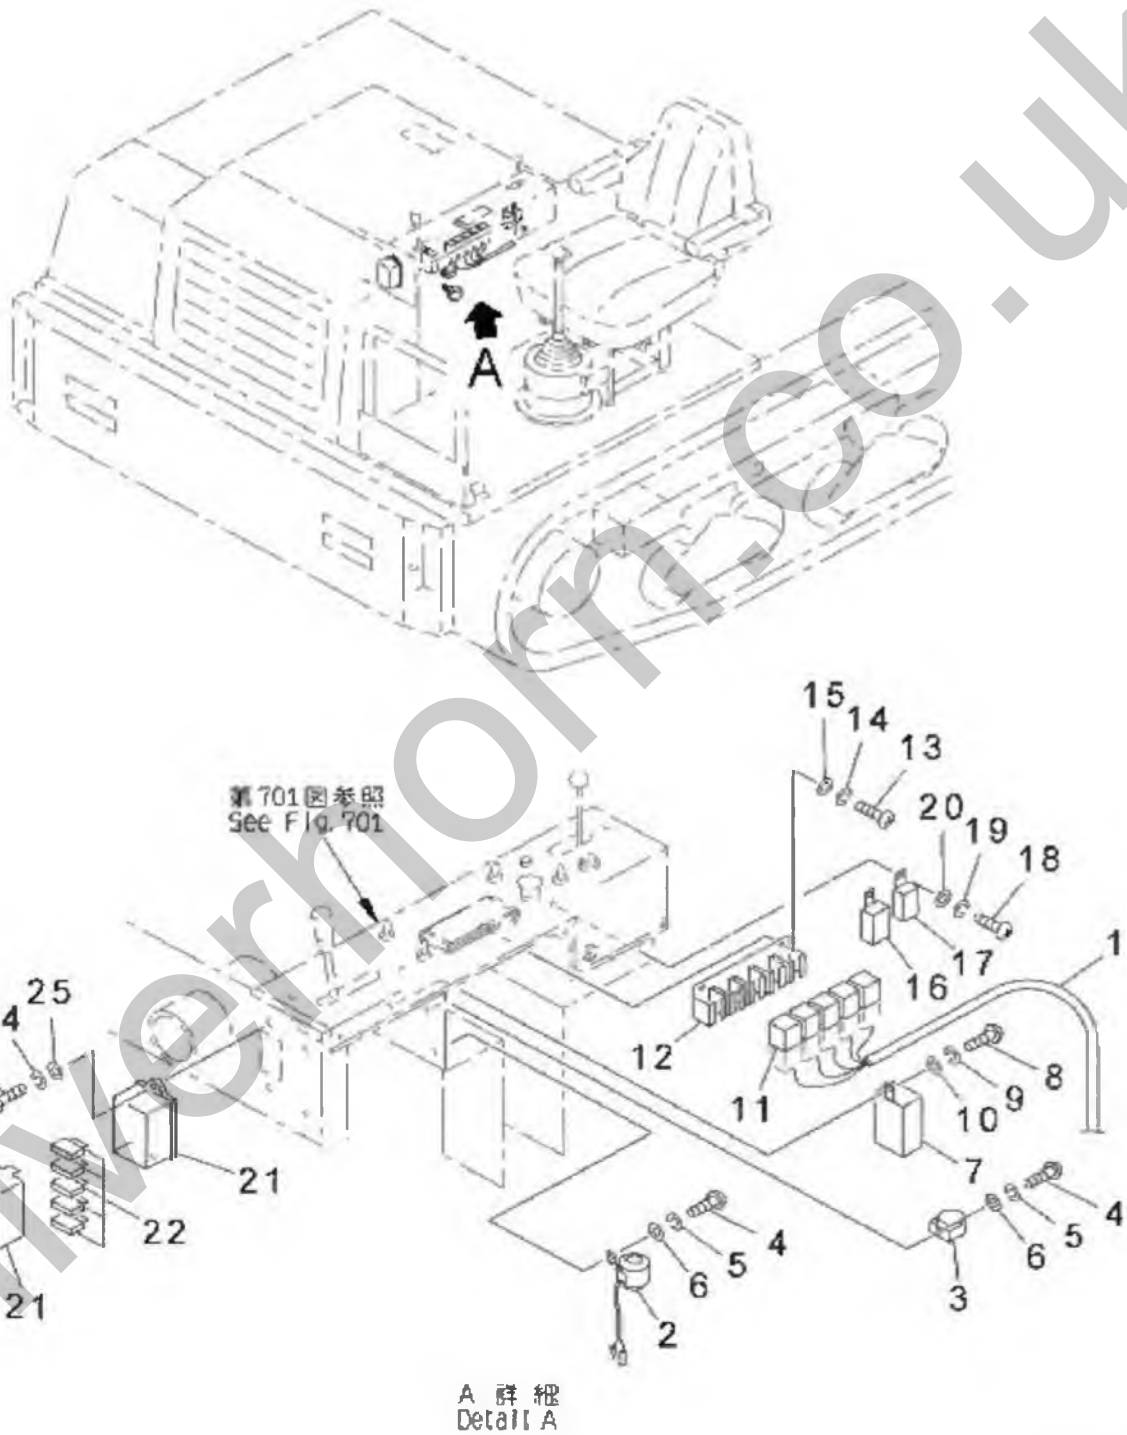

FIG. 611DUMP BODY TURNING FRAME RELATED PARTS  
(APPLICABLE TO MST-300VDR)

PV92768

FIG. 615 DUMP BODY RELATED PARTS (APPLICABLE TO MST-300VDR)

PV92769

FIG. 701 ELECTRICAL SYSTEM (CONSOLE BOX)

PV92770

FIG. 705 ELECTRICAL SYSTEM (CONSOLE WIRING, BUZZER AND RELAY)