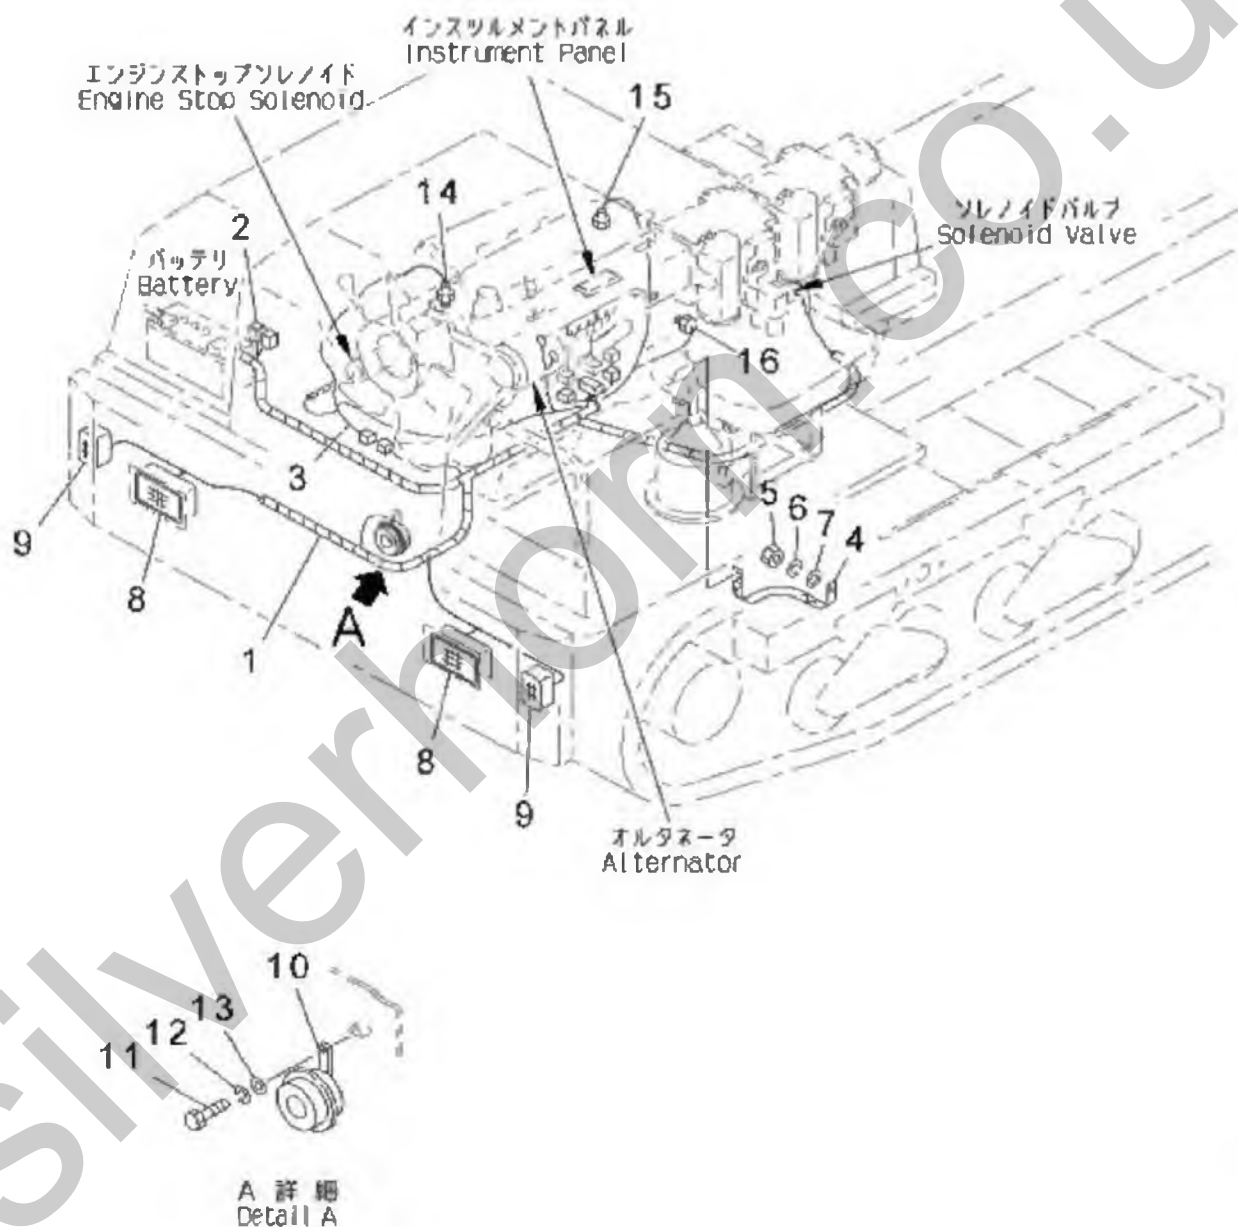

PV92771

FIG. 711 ELECTRICAL SYSTEM (CHASSIS WIRING AND LAMPS)  
 (SERIAL NO.3401-3593)

PV92772

FIG. 711A ELECTRICAL SYSTEM (CHASSIS WIRING AND LAMPS)  
(SERIAL NO.3594-)

PV92773

FIG. 801 MARKS AND PLATES (JAPANESE) (APPLICABLE TO MST-300VD)